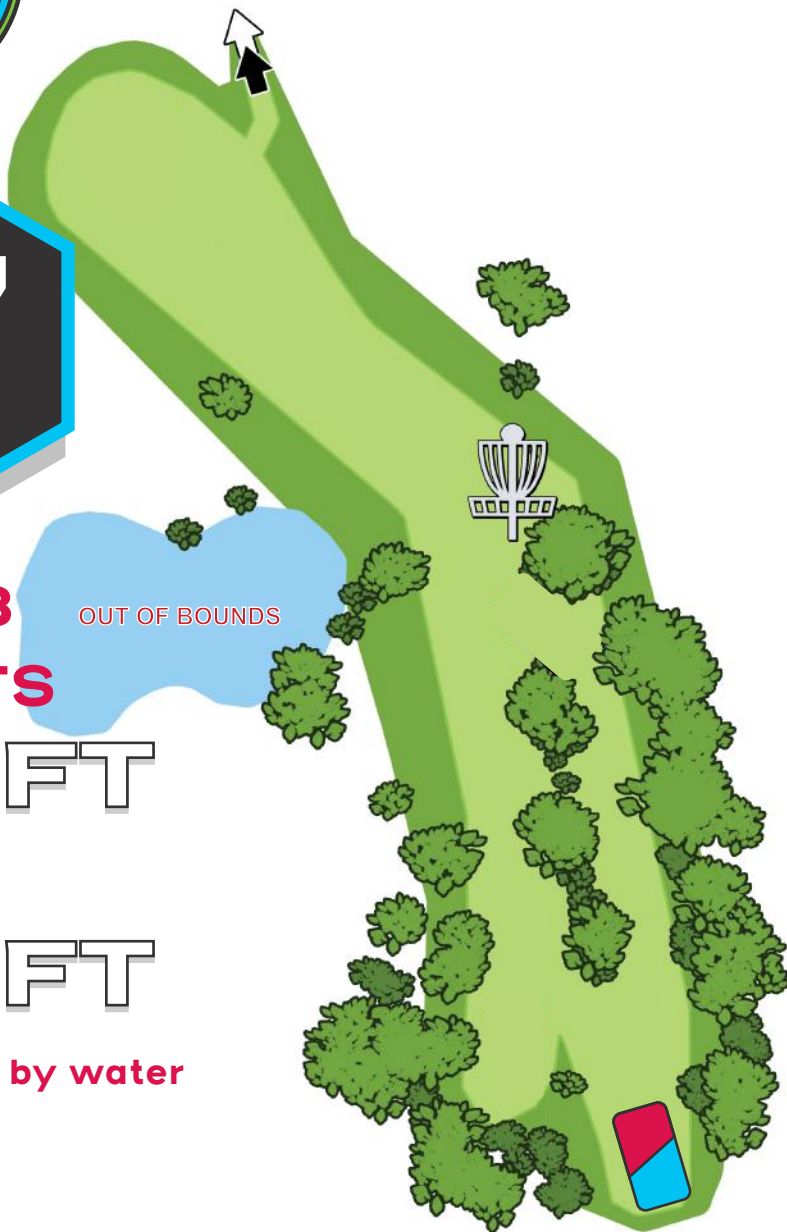

# INDEPENDENCE LAKE WEST COURSE

**PAR 3**

**SHORTS**

**320FT**

**LONGS**

**347FT**

# INDEPENDENCE LAKE WEST COURSE

**PAR 3**

**SHORTS**

**259 FT**

**LONGS**

**259 FT**

**Surrounded by water  
is OB.**

# INDEPENDENCE LAKE WEST COURSE

**PAR 3**

**SHORTS**

**284FT**

**LONGS**

**344FT**

# INDEPENDENCE LAKE WEST COURSE

**PAR 3**

**SHORTS**

**276FT**

**LONGS**

**379FT**