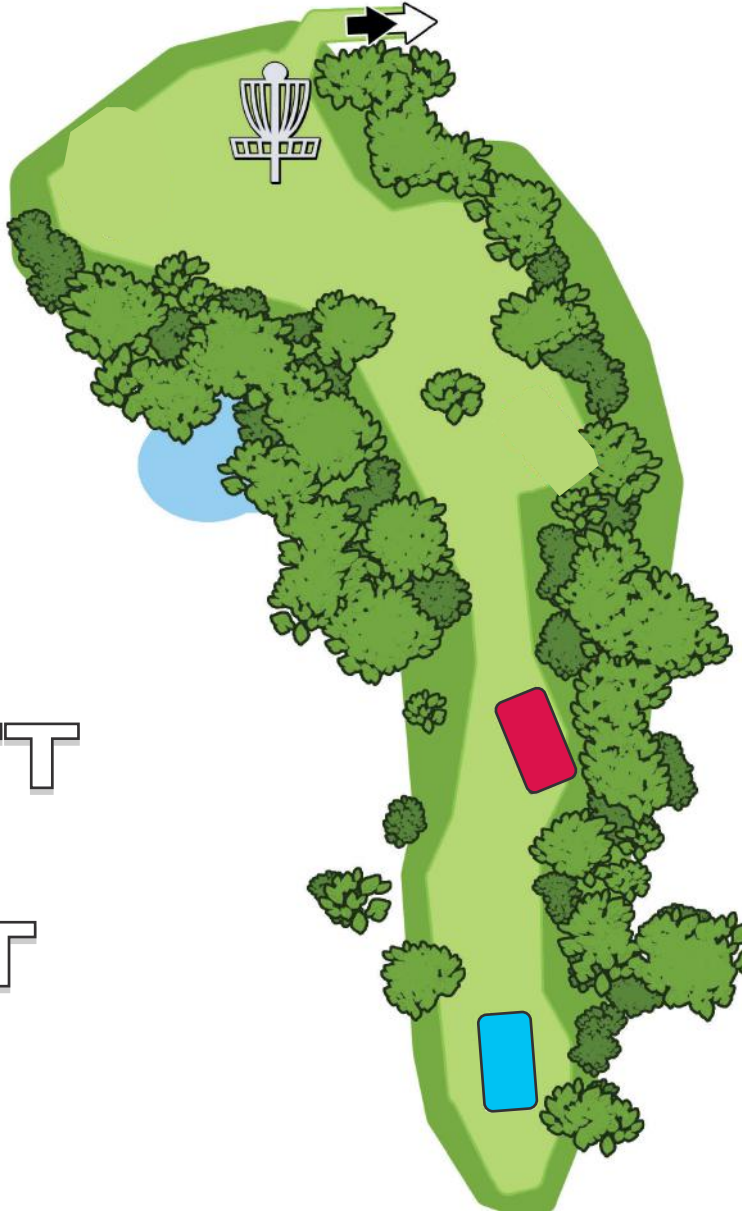

# INDEPENDENCE LAKE WEST COURSE

**PAR 3**

**SHORTS**

**318FT**

**LONGS**

**394FT**

# INDEPENDENCE LAKE WEST COURSE

**PAR 3**

**SHORTS**

**240FT**

**LONGS**

**351FT**

# INDEPENDENCE LAKE WEST COURSE

**PAR 5**

**SHORTS**

**525 FT**

**LONGS**

**789 FT**

# INDEPENDENCE LAKE WEST COURSE

OUT OF BOUNDS

D.Z.

DROP ZONE  
114 FEET

PAR 3/4

SHORTS

279 FT

LONGS