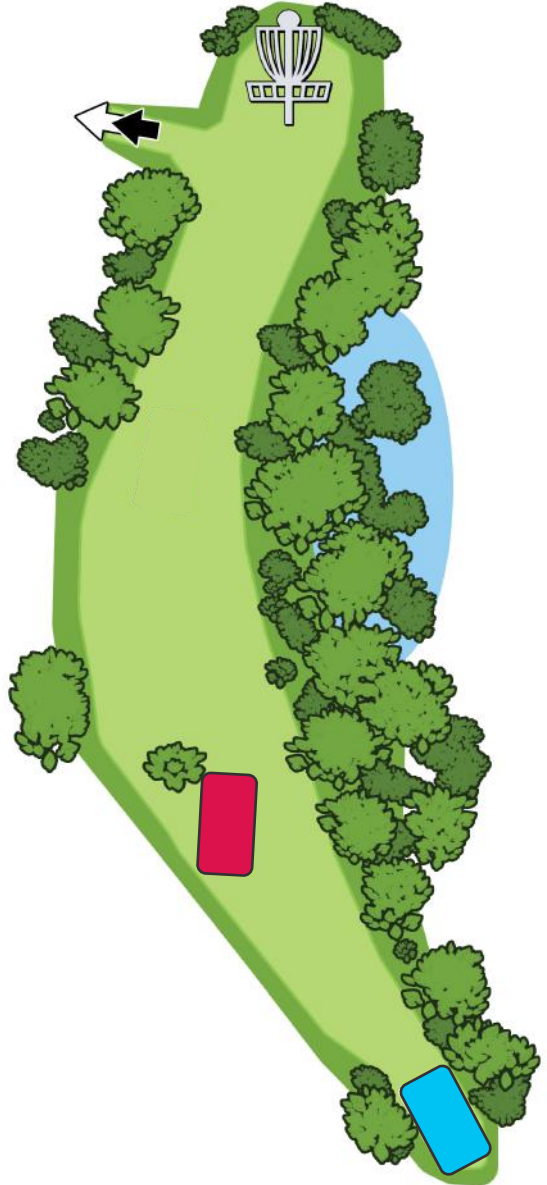

# INDEPENDENCE LAKE WEST COURSE

**PAR 3**

**SHORTS**

**240FT**

**LONGS**

**351FT**

# INDEPENDENCE LAKE WEST COURSE

**PAR 5**

**SHORTS**

**525 FT**

**LONGS**

**789 FT**

# INDEPENDENCE LAKE WEST COURSE

OUT OF BOUNDS

D.Z.

DROP ZONE  
114 FEET

PAR 3/4

SHORTS

279 FT

LONGS

484 FT

Surrounded by water  
is OB. Optional DZ  
may be used for shots  
that go OB.