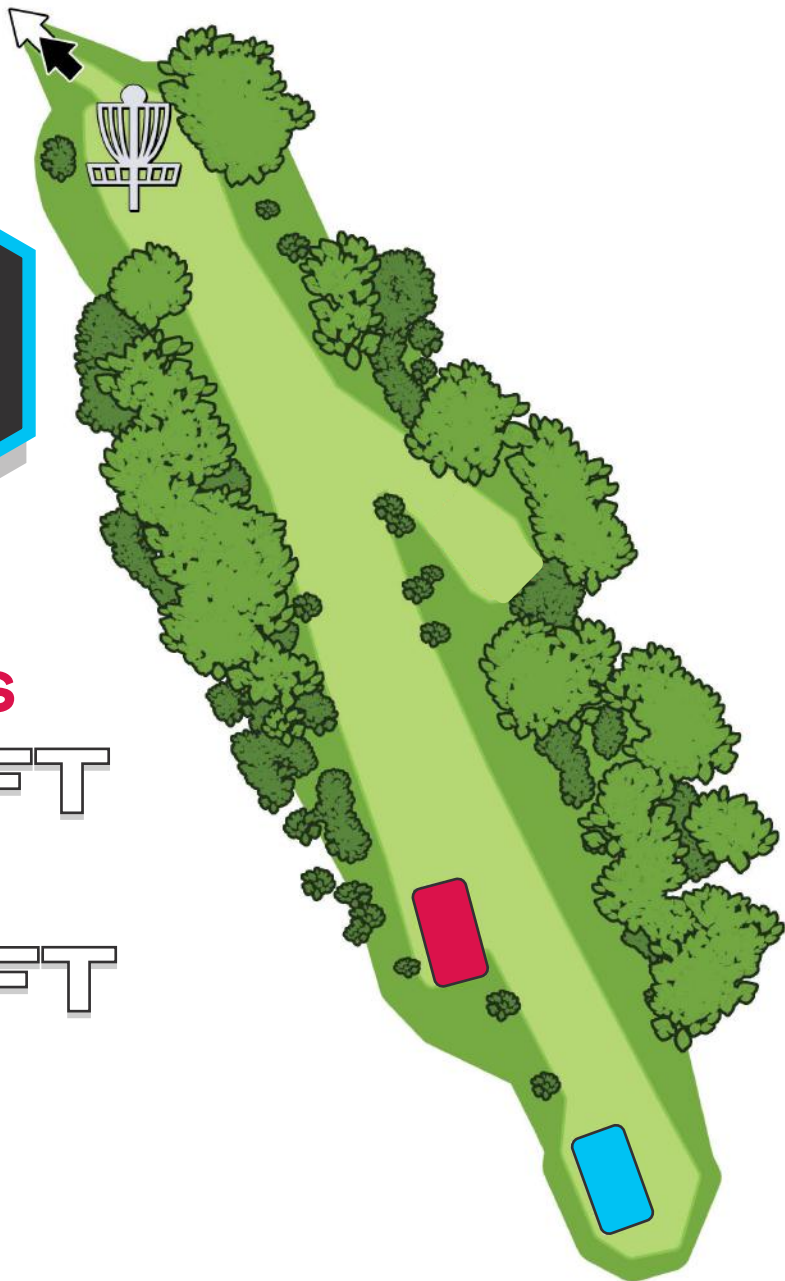

# INDEPENDENCE LAKE WEST COURSE

**PAR 3**

**SHORTS**

**284FT**

**LONGS**

**344FT**

# INDEPENDENCE LAKE WEST COURSE

**PAR 3**

**SHORTS**

**276FT**

**LONGS**

**379FT**

# INDEPENDENCE LAKE WEST COURSE

**PAR 3**

**SHORTS**

**302FT**

**LONGS**

**377FT**

# INDEPENDENCE LAKE WEST COURSE

**PAR 3**

**SHORTS**

**257FT**

**LONGS**

**359FT**

**Surrounded by water  
is OB.**