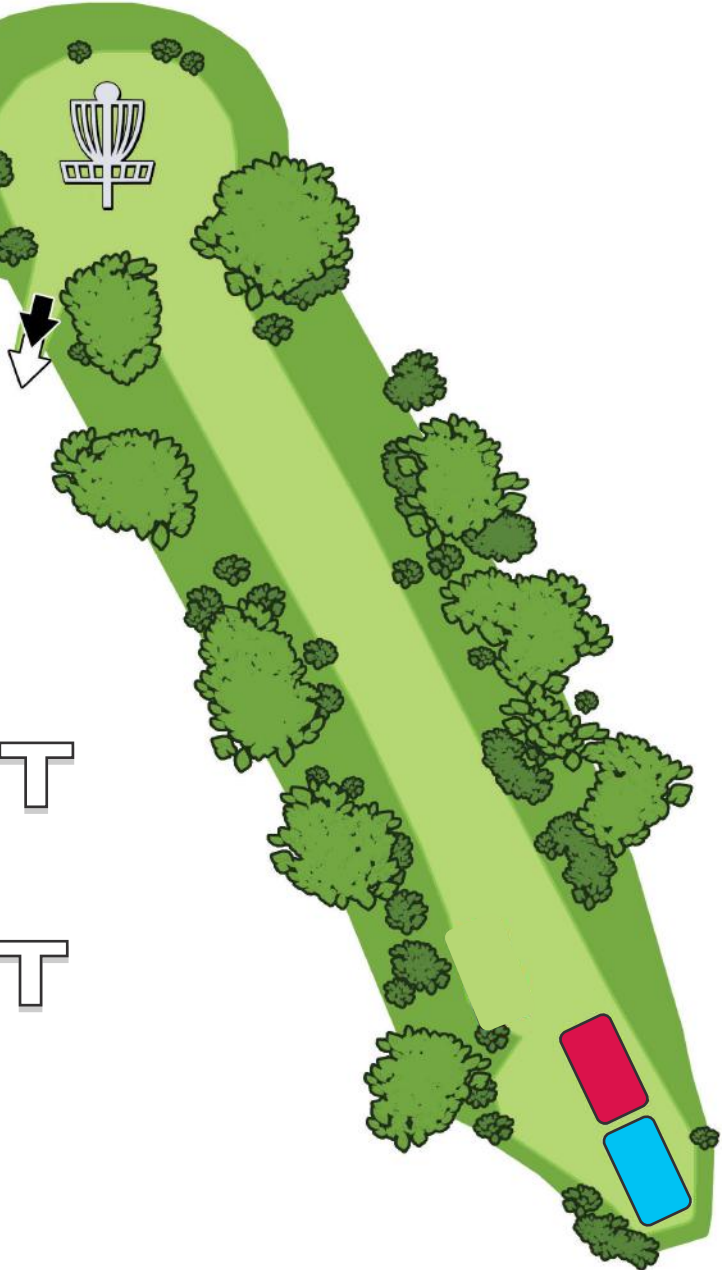

# INDEPENDENCE LAKE WEST COURSE

OUT OF BOUNDS

D.Z.

DROP ZONE  
114 FEET

PAR 3/4

SHORTS

279 FT

LONGS

# INDEPENDENCE LAKE WEST COURSE

**PAR 3**

**SHORTS**

**327FT**

**LONGS**

**398FT**

# INDEPENDENCE LAKE WEST COURSE

**PAR 3**

**SHORTS**

**320FT**

**LONGS**

**347FT**

# INDEPENDENCE LAKE WEST COURSE

**PAR 3**

**SHORTS**

**259 FT**

**LONGS**

**259 FT**

**Surrounded by water  
is OB.**