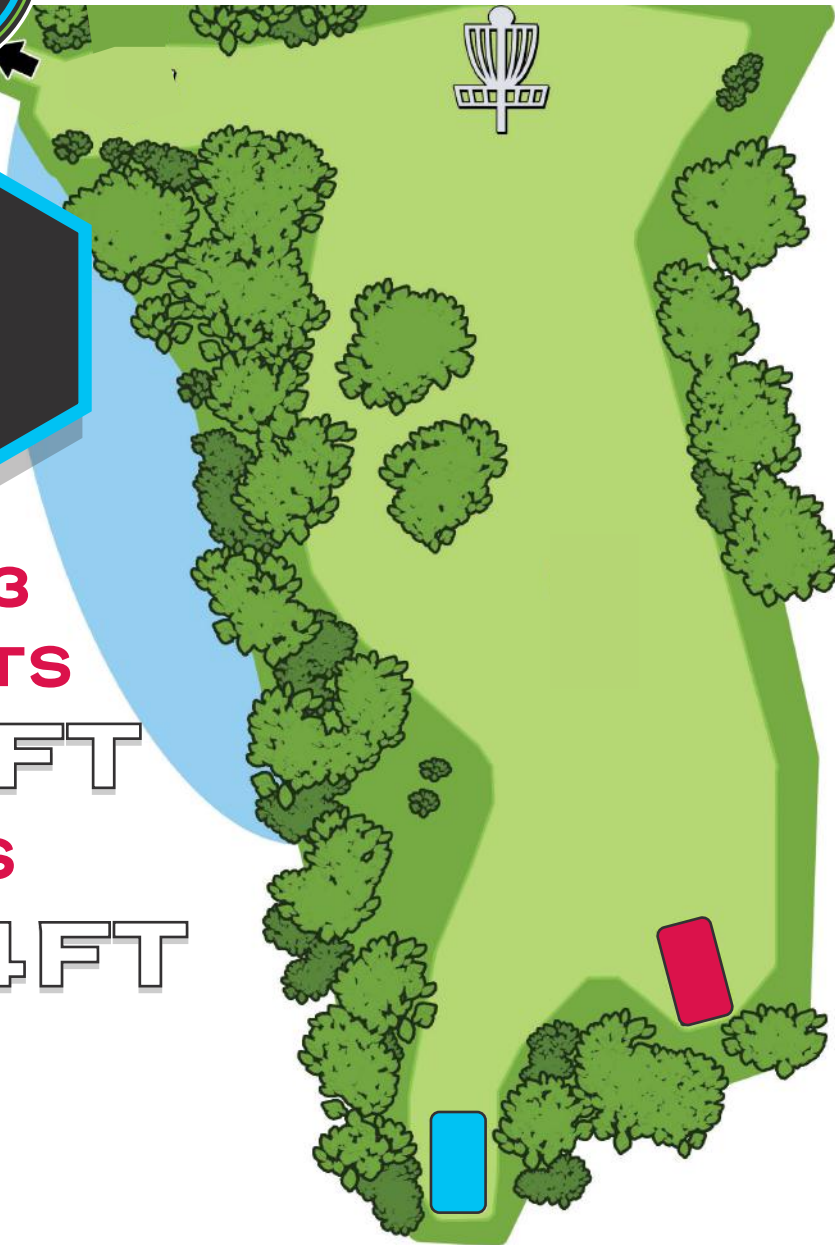

# INDEPENDENCE LAKE WEST COURSE

**PAR 3**

**SHORTS**

**318FT**

**LONGS**

**394FT**

# INDEPENDENCE LAKE WEST COURSE

**PAR 3**

**SHORTS**

**240FT**

**LONGS**

**351FT**

# INDEPENDENCE LAKE WEST COURSE

**PAR 5**

**SHORTS**

**525 FT**

**LONGS**

**789 FT**

# INDEPENDENCE LAKE WEST COURSE

OUT OF BOUNDS

D.Z.

DROP ZONE  
114 FEET

PAR 3/4

SHORTS

279 FT

LONGS