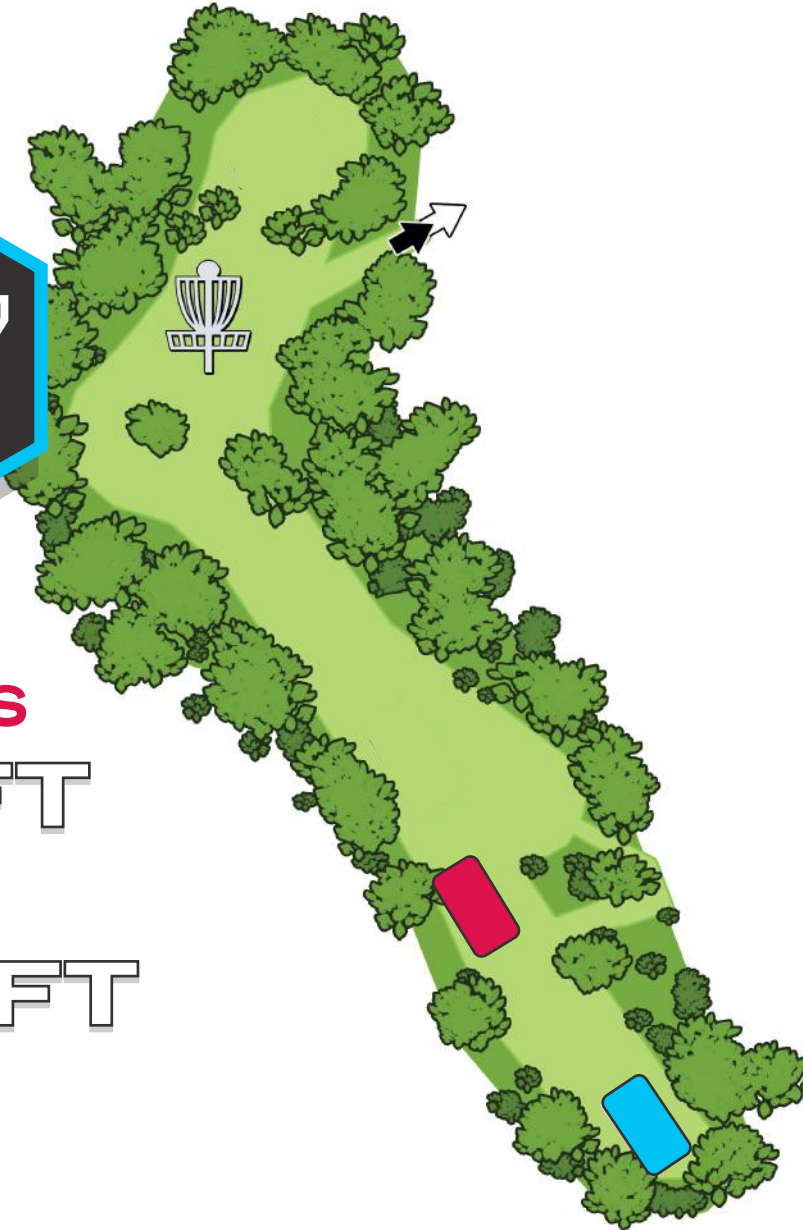

# INDEPENDENCE LAKE WEST COURSE

14

DROP ZONE  
150 FEET

PAR 3  
SHORTS  
254 FT  
LONGS  
284 FT

Surrounded by water  
is OB. Optional DZ  
may be used for shots  
that go OB.

# INDEPENDENCE LAKE WEST COURSE

16

PAR 3

SHORTS

264 FT

LONGS

325 FT

# INDEPENDENCE LAKE WEST COURSE

**PAR 3**  
**SHORTS**

**218FT**

**LONGS**

**330FT**

# INDEPENDENCE LAKE WEST COURSE

**18**

**PAR 3**  
**SHORTS**  
**330FT**  
**LONGS**  
**362FT**