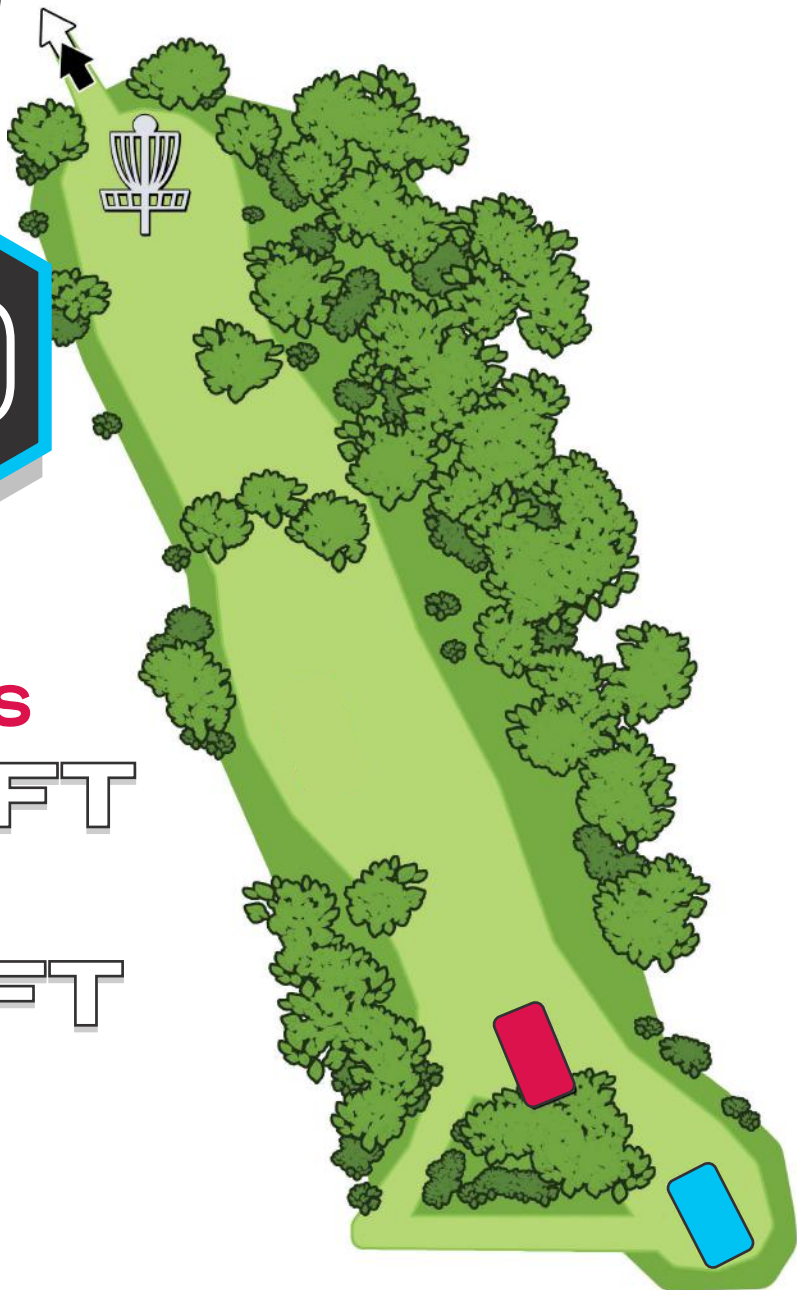

# INDEPENDENCE LAKE WEST COURSE

**PAR 3**

**SHORTS**

**276FT**

**LONGS**

**379FT**

# INDEPENDENCE LAKE WEST COURSE

**PAR 3**

**SHORTS**

**302FT**

**LONGS**

**377FT**

# INDEPENDENCE LAKE WEST COURSE

**PAR 3**

**SHORTS**

**257FT**

**LONGS**

**359FT**

**Surrounded by water  
is OB.**

# INDEPENDENCE LAKE WEST COURSE

**PAR 3**

**SHORTS**

**306FT**

**LONGS**

**338FT**

**Surrounded by water  
is OB.**