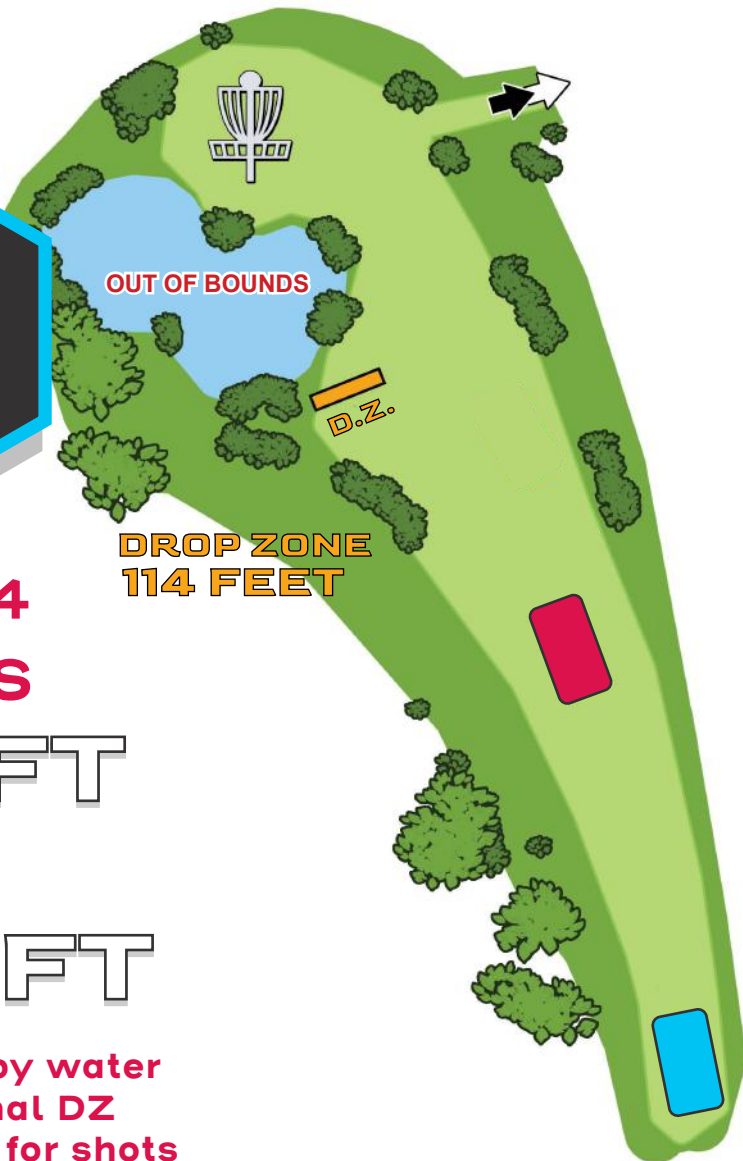

# INDEPENDENCE LAKE WEST COURSE

**PAR 3**

**SHORTS**

**318FT**

**LONGS**

**394FT**

# INDEPENDENCE LAKE WEST COURSE

**PAR 3**

**SHORTS**

**240FT**

**LONGS**

**351FT**

# INDEPENDENCE LAKE WEST COURSE

**PAR 5**

**SHORTS**

**525 FT**

**LONGS**

**789 FT**

# INDEPENDENCE LAKE WEST COURSE

OUT OF BOUNDS

D.Z.

DROP ZONE  
114 FEET

PAR 3/4

SHORTS

279 FT

LONGS