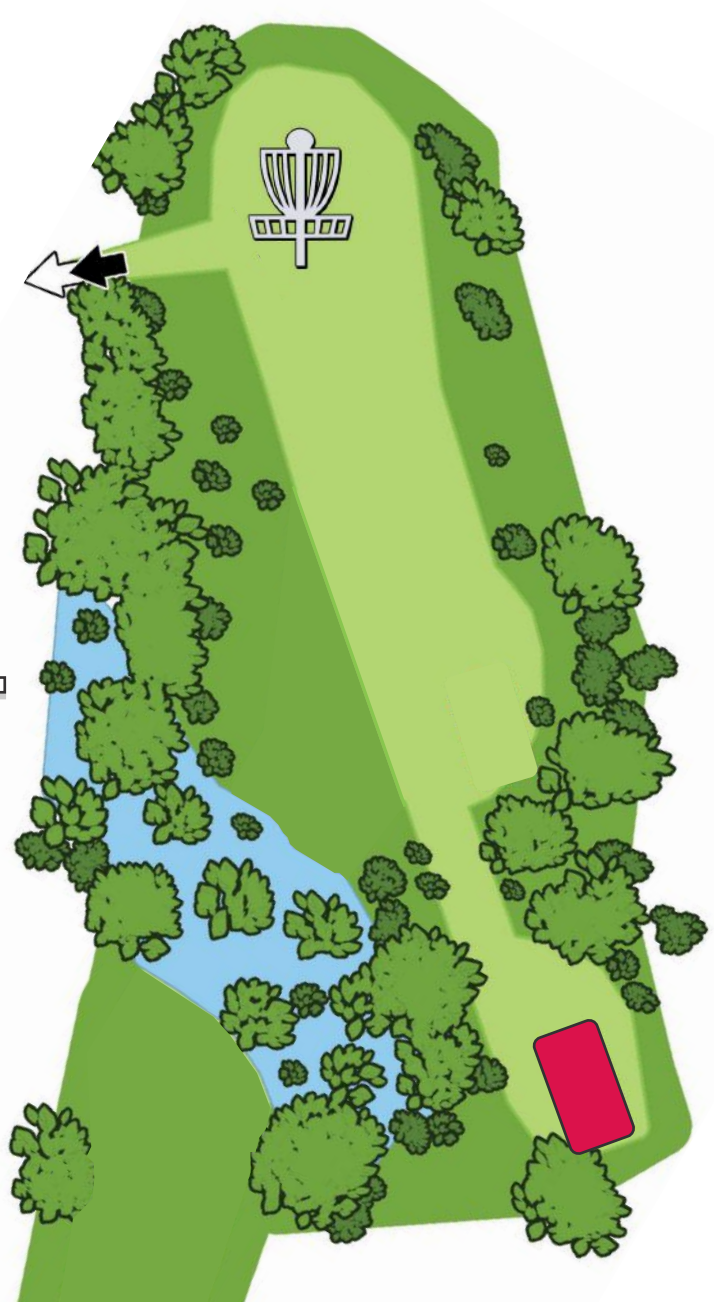

# INDEPENDENCE LAKE WEST COURSE

14

DROP ZONE  
150 FEET

PAR 3  
SHORTS  
254 FT  
LONGS  
284 FT

Surrounded by water  
is OB. Optional DZ  
may be used for shots  
that go OB.

# INDEPENDENCE LAKE WEST COURSE

**PAR 3**

**312FT**

**Long Tee not  
being used.**

**Surrounded by  
water is OB.**

# INDEPENDENCE LAKE WEST COURSE

16

PAR 3

SHORTS

264 FT

LONGS

325 FT

# INDEPENDENCE LAKE WEST COURSE

**PAR 3**  
**SHORTS**

**218FT**

**LONGS**

**330FT**