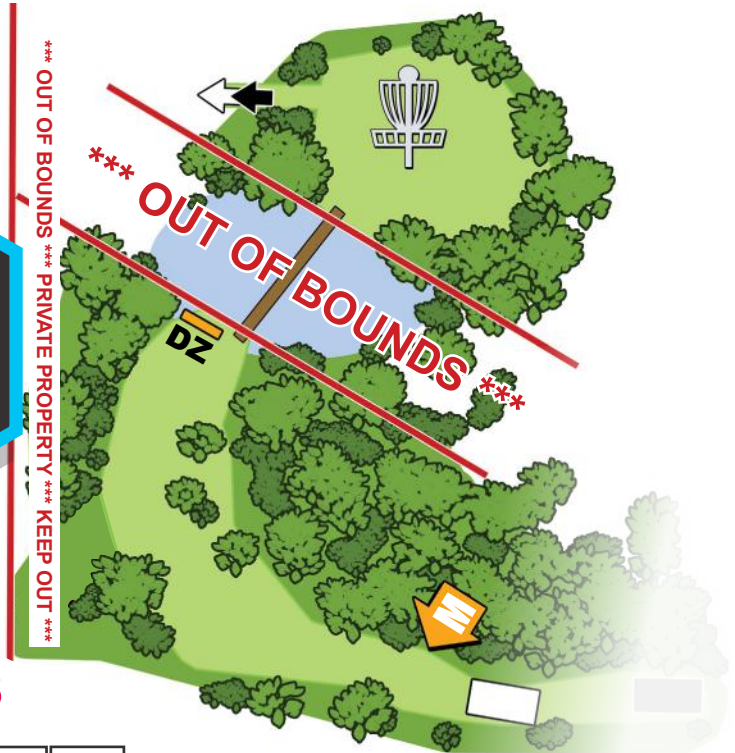

PAR 3

SHORTS

274FT

LONGS

302FT

INDEPENDENCE LAKE EAST COURSE

PAR 4

SHORTS

460FT

LONGS

550FT

DROP ZONE = 150 FEET

Discs must pass to the left of the marked mandatory tree. Discs that miss the mandatory must retee with a one throw penalty. Private property on the left and marked creek area short of green is OB. Optional DZ may be used with penalty throw for shots that land in the marked creek area short of the green.

INDEPENDENCE LAKE EAST COURSE

PAR 3

SHORTS

242FT

LONGS

352FT

***** OUT OF BOUNDS *** PRIVATE PROPERTY *** KEEP OUT *****

Discs coming to rest on the left side in the private property area are OB.

LONGS

660FT

**The Ski Trail and
over is all Out of
Bounds.**

INDEPENDENCE LAKE EAST COURSE

14

PAR 4

SHORTS

477FT