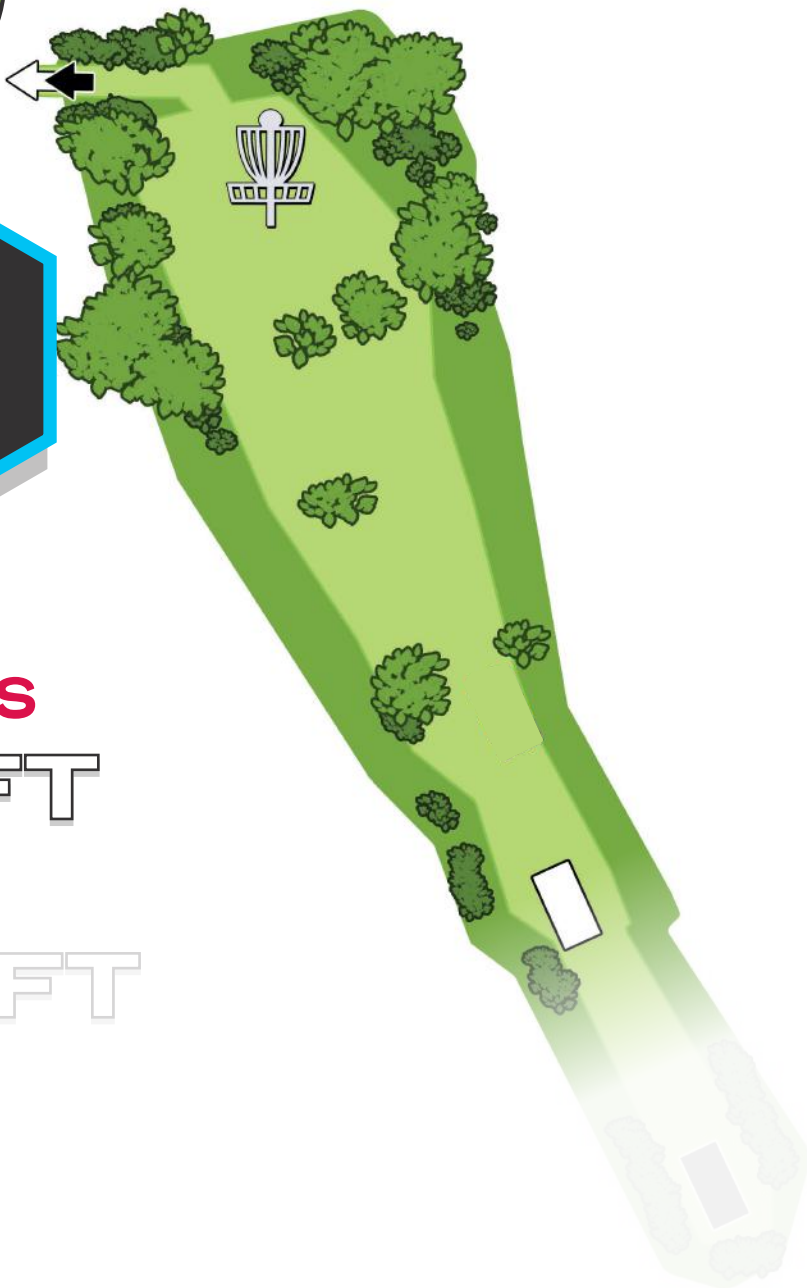

INDEPENDENCE LAKE EAST COURSE

PAR 3

SHORTS

281FT

LONGS

385FT

INDEPENDENCE LAKE EAST COURSE

PAR 4

SHORTS

553FT

LONGS

727FT

INDEPENDENCE LAKE EAST COURSE

PAR 4

SHORTS

615FT

LONGS

660FT

**The Ski Trail and
over is all Out of
Bounds.**

INDEPENDENCE LAKE EAST COURSE

14

PAR 4

SHORTS

477FT