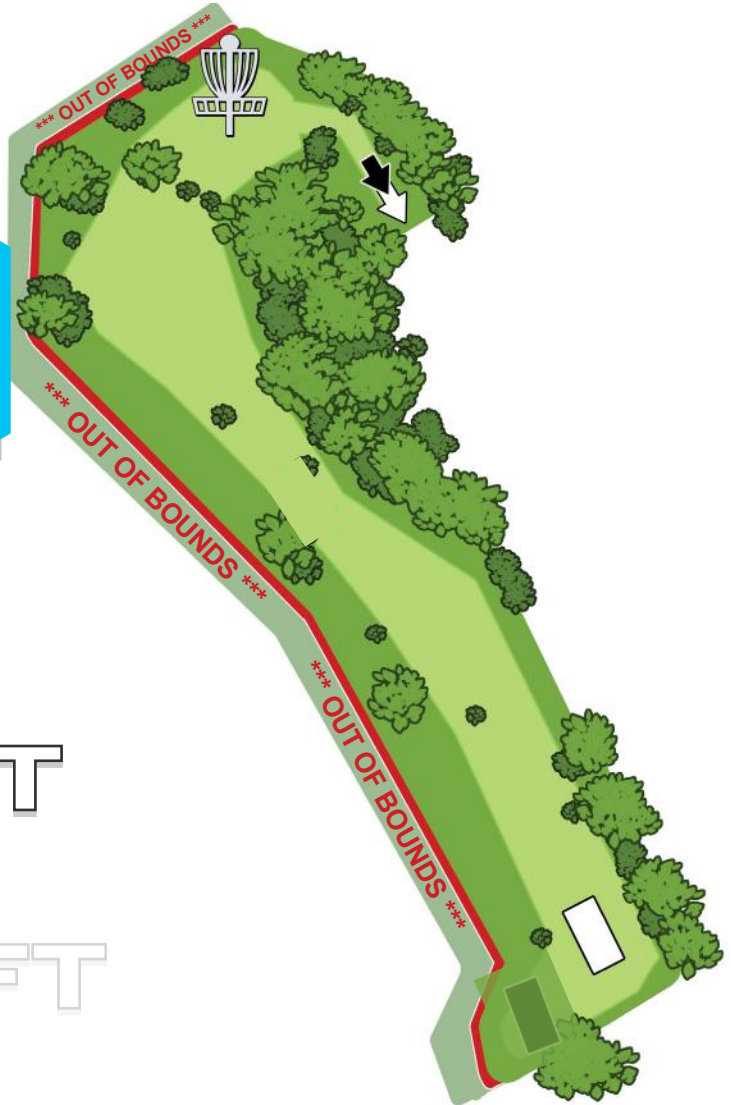

INDEPENDENCE LAKE EAST COURSE

PAR 3

SHORTS

242FT

LONGS

352FT

***** OUT OF BOUNDS *** PRIVATE PROPERTY *** KEEP OUT *****

Discs coming to rest on the left side in the private property area are OB.

INDEPENDENCE LAKE EAST COURSE

PAR 3

SHORTS

281FT

LONGS

385FT

INDEPENDENCE LAKE EAST COURSE

PAR 4

SHORTS

553FT

LONGS

727FT

INDEPENDENCE LAKE EAST COURSE

PAR 4

SHORTS

615FT

LONGS

660FT

**The Ski Trail and
over is all Out of
Bounds.**

INDEPENDENCE LAKE EAST COURSE

14

PAR 4

SHORTS

477FT