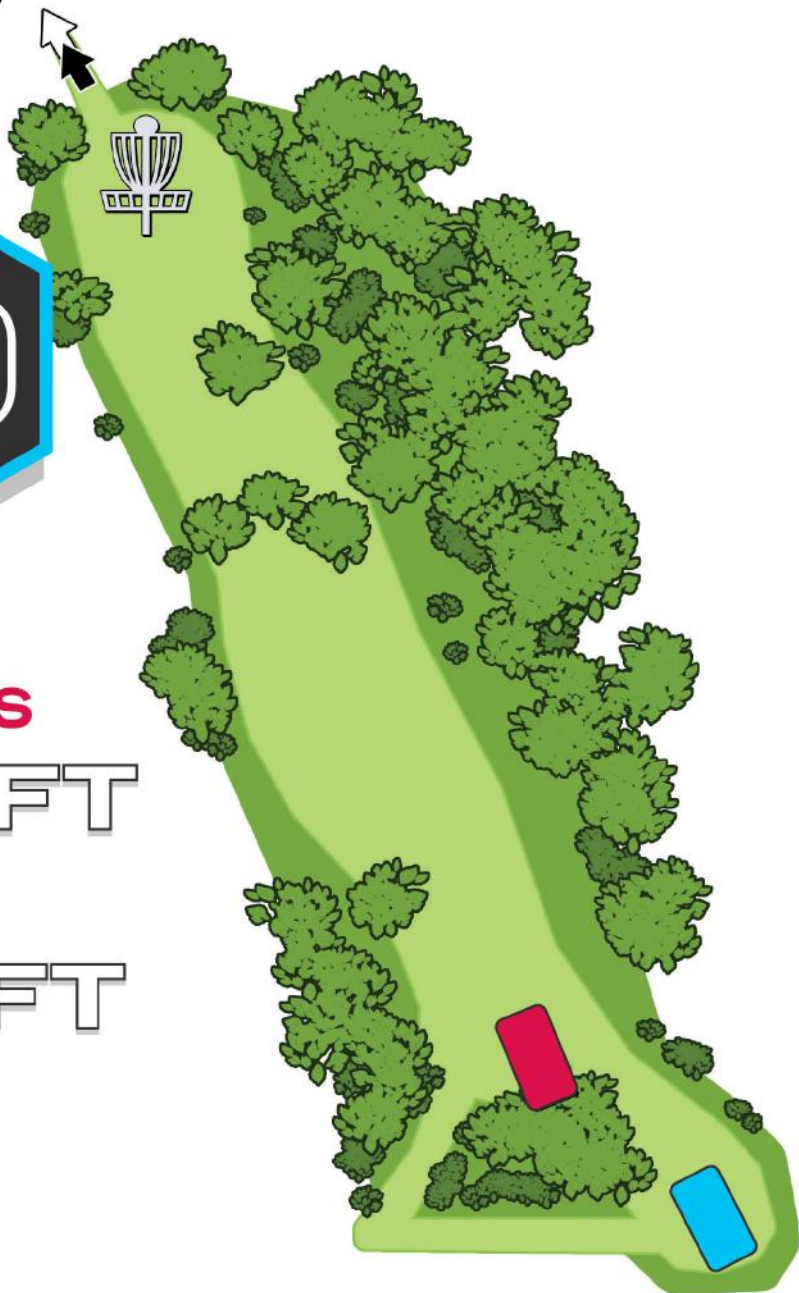

**Surrounded by water
is OB.**

INDEPENDENCE LAKE DISC GOLF COURSE

8

PAR 3

SHORTS

284FT

LONGS

344FT

INDEPENDENCE LAKE DISC GOLF COURSE

PAR 3

SHORTS

276FT

LONGS

379FT

INDEPENDENCE LAKE DISC GOLF COURSE

10

PAR 3

SHORTS

302FT

LONGS

377FT

INDEPENDENCE LAKE DISC GOLF COURSE

PAR 3

SHORTS

257FT

LONGS

359FT

**Surrounded by water
is OB.**

INDEPENDENCE LAKE DISC GOLF COURSE

12

PAR 3

SHORTS