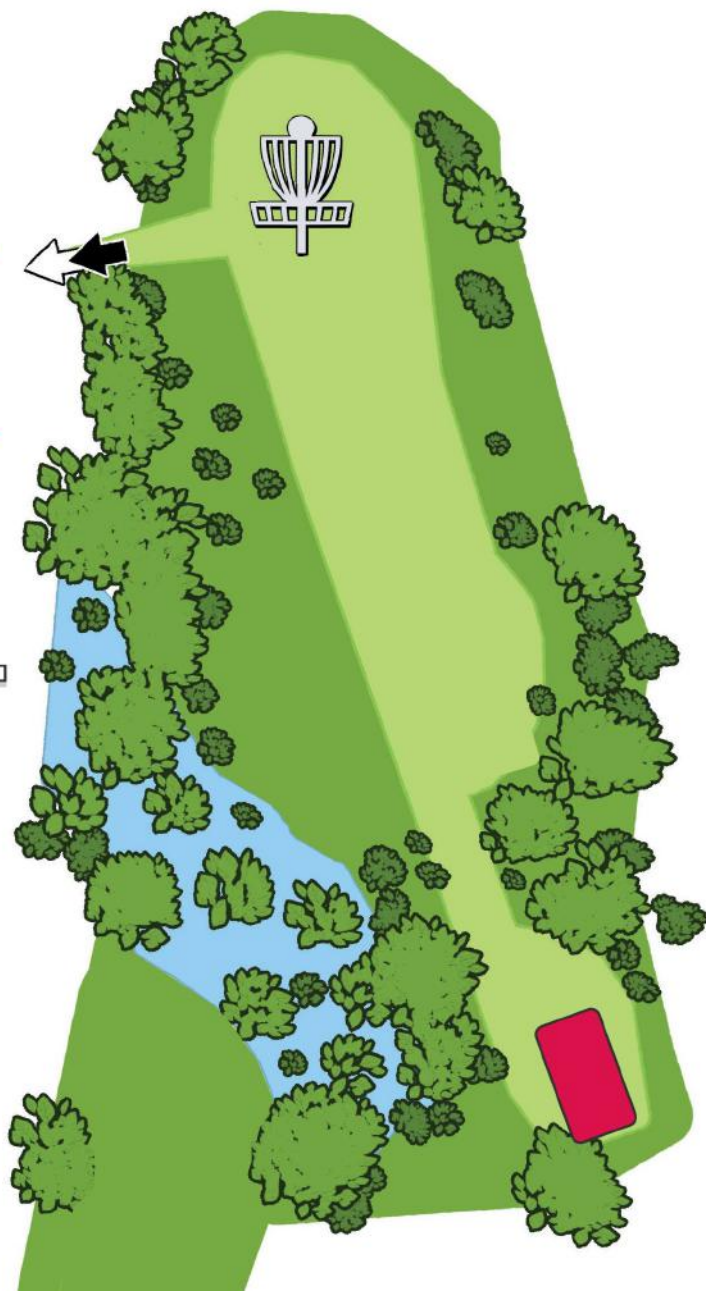

LONGS - PAR 4

463FT

INDEPENDENCE LAKE DISC GOLF COURSE

14

PAR 3

SHORTS

254 FT

LONGS

284 FT

**Surrounded by water
is OB. Optional DZ
may be used for shots
that go OB.**

INDEPENDENCE LAKE DISC GOLF COURSE

PAR 3

312FT

**Long Tee not
being used.**

**Surrounded by
water is OB.**

INDEPENDENCE LAKE DISC GOLF COURSE

16

PAR 3

SHORTS

264 FT

LONGS

325 FT

INDEPENDENCE LAKE DISC GOLF COURSE

PAR 3

SHORTS

218FT

LONGS

330FT

INDEPENDENCE LAKE DISC GOLF COURSE

18

PAR 3

SHORTS