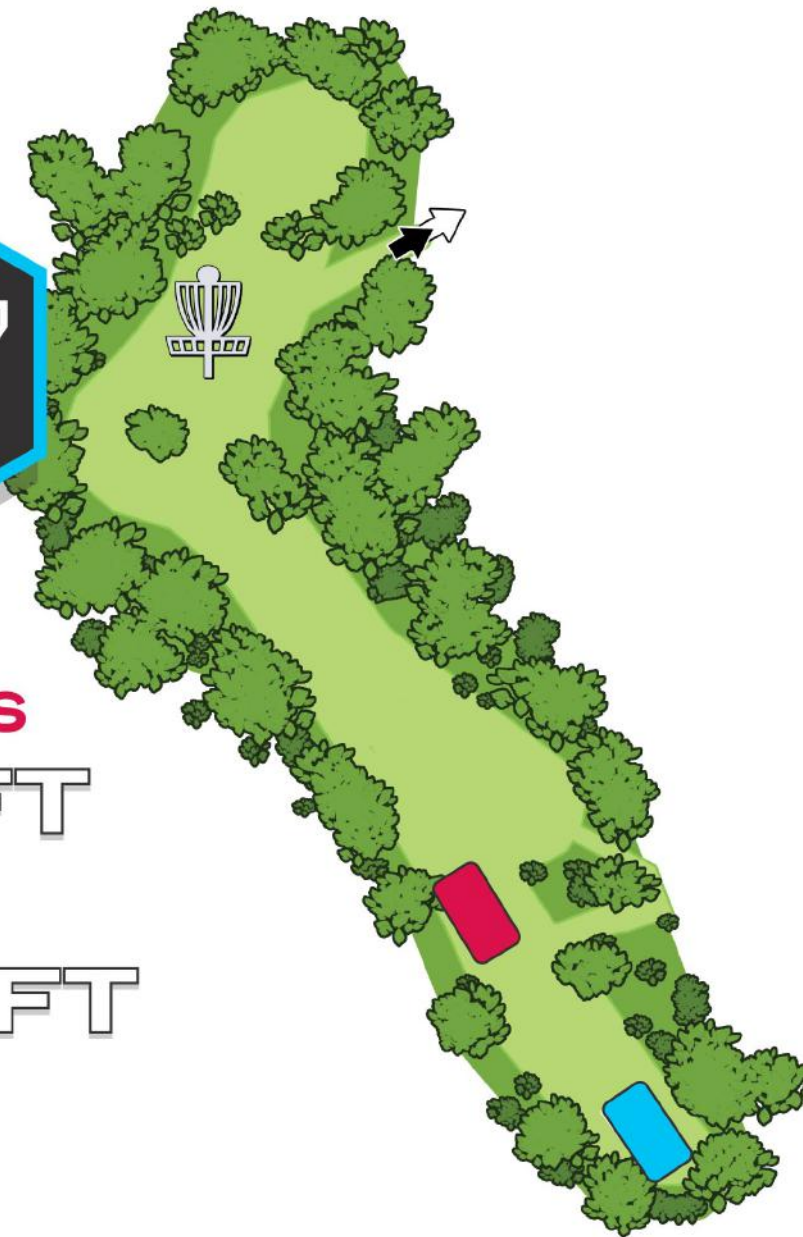

LONGS - PAR 4

463FT

INDEPENDENCE LAKE DISC GOLF COURSE

14

PAR 3

SHORTS

254 FT

LONGS

284 FT

**Surrounded by water
is OB. Optional DZ
may be used for shots
that go OB.**

INDEPENDENCE LAKE DISC GOLF COURSE

PAR 3

312FT

**Long Tee not
being used.**

**Surrounded by
water is OB.**

INDEPENDENCE LAKE DISC GOLF COURSE

16

PAR 3

SHORTS

264 FT

LONGS

325 FT

INDEPENDENCE LAKE DISC GOLF COURSE

PAR 3

SHORTS

218FT

LONGS

330FT

INDEPENDENCE LAKE DISC GOLF COURSE

18

PAR 3

SHORTS