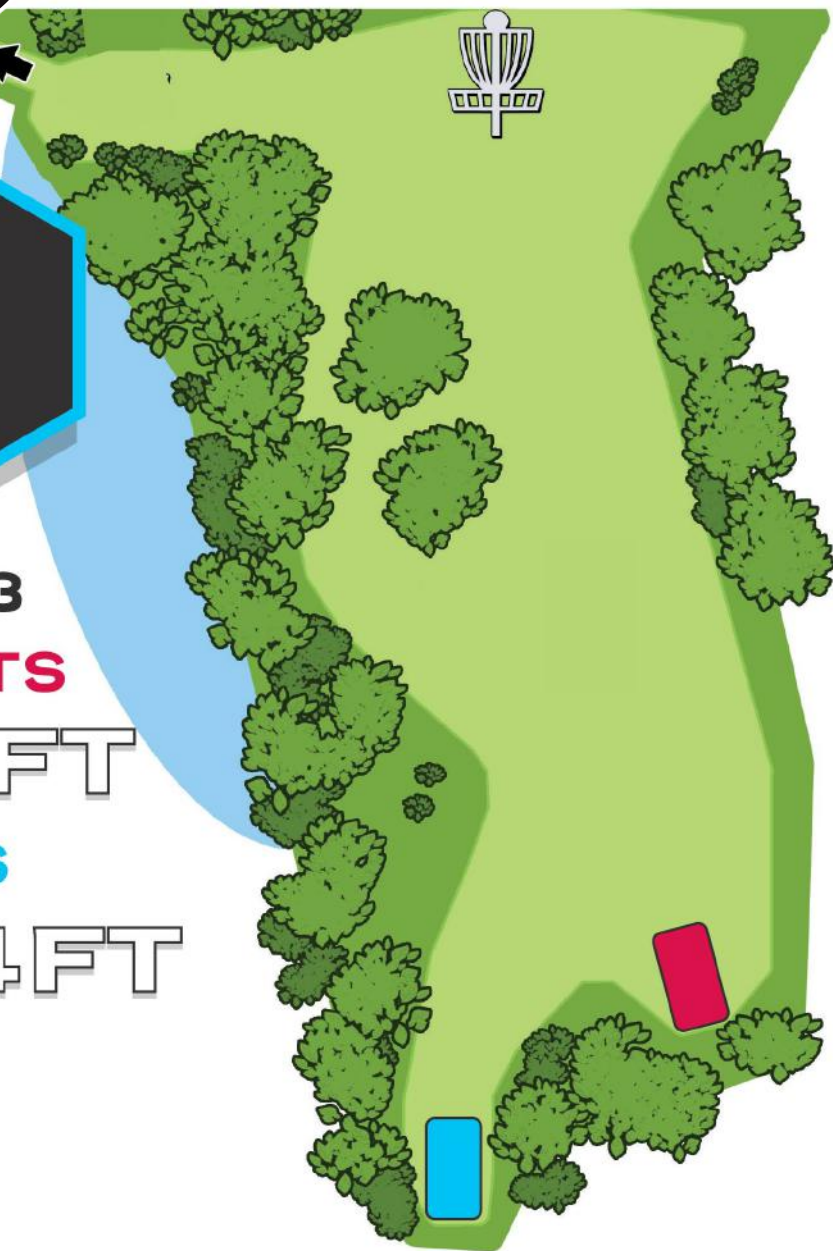

INDEPENDENCE LAKE DISC GOLF COURSE

WARM-UP
AREA:
EAST COURSE

INDEPENDENCE LAKE DISC GOLF COURSE

PAR 3

SHORTS

318FT

LONGS

394FT

INDEPENDENCE LAKE DISC GOLF COURSE

PAR 3

SHORTS

240FT

LONGS

351FT

INDEPENDENCE LAKE DISC GOLF COURSE

PAR 5

SHORTS

525 FT

LONGS

789 FT

INDEPENDENCE LAKE DISC GOLF COURSE

4

OUT OF BOUNDS

D.Z.

DROP ZONE
114 FEET

SHORTS - PAR 3

279 FT

LONGS - PAR 4

484 FT

Surrounded by water
is OB. Optional DZ
may be used for shots
that go OB.

INDEPENDENCE LAKE DISC GOLF COURSE

PAR 3