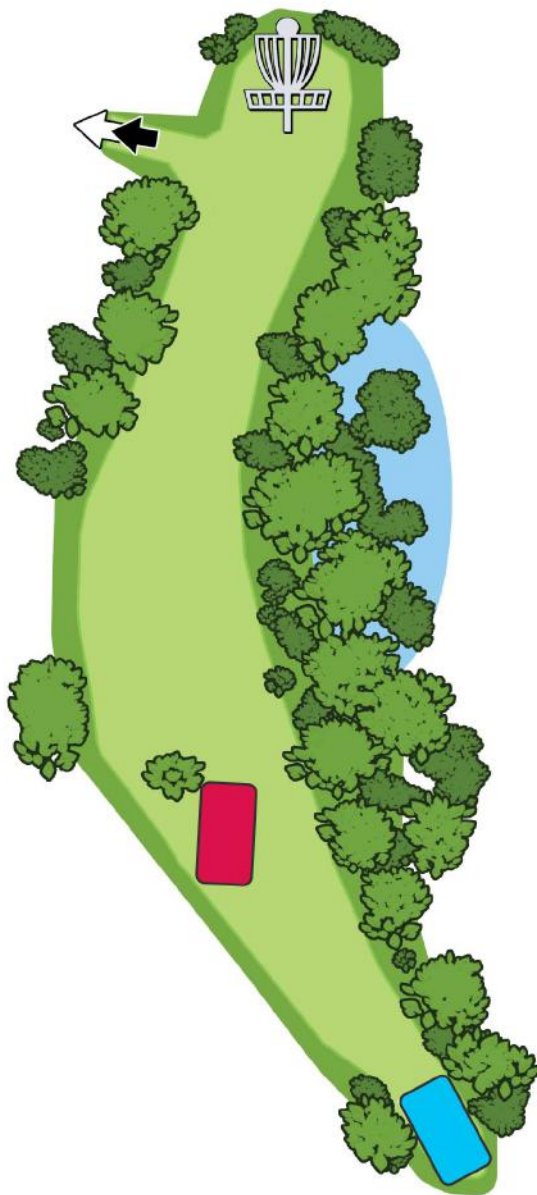

INDEPENDENCE LAKE DISC GOLF COURSE

WARM-UP
AREA:
EAST COURSE

INDEPENDENCE LAKE DISC GOLF COURSE

PAR 3

SHORTS

318FT

LONGS

394FT

INDEPENDENCE LAKE DISC GOLF COURSE

PAR 3

SHORTS

240FT

LONGS

351FT

INDEPENDENCE LAKE DISC GOLF COURSE

PAR 5

SHORTS

525 FT

LONGS

789 FT

INDEPENDENCE LAKE DISC GOLF COURSE

4

OUT OF BOUNDS

D.Z.

DROP ZONE
114 FEET

SHORTS - PAR 3

279 FT

LONGS - PAR 4

484 FT

Surrounded by water
is OB. Optional DZ
may be used for shots
that go OB.

INDEPENDENCE LAKE DISC GOLF COURSE

PAR 3