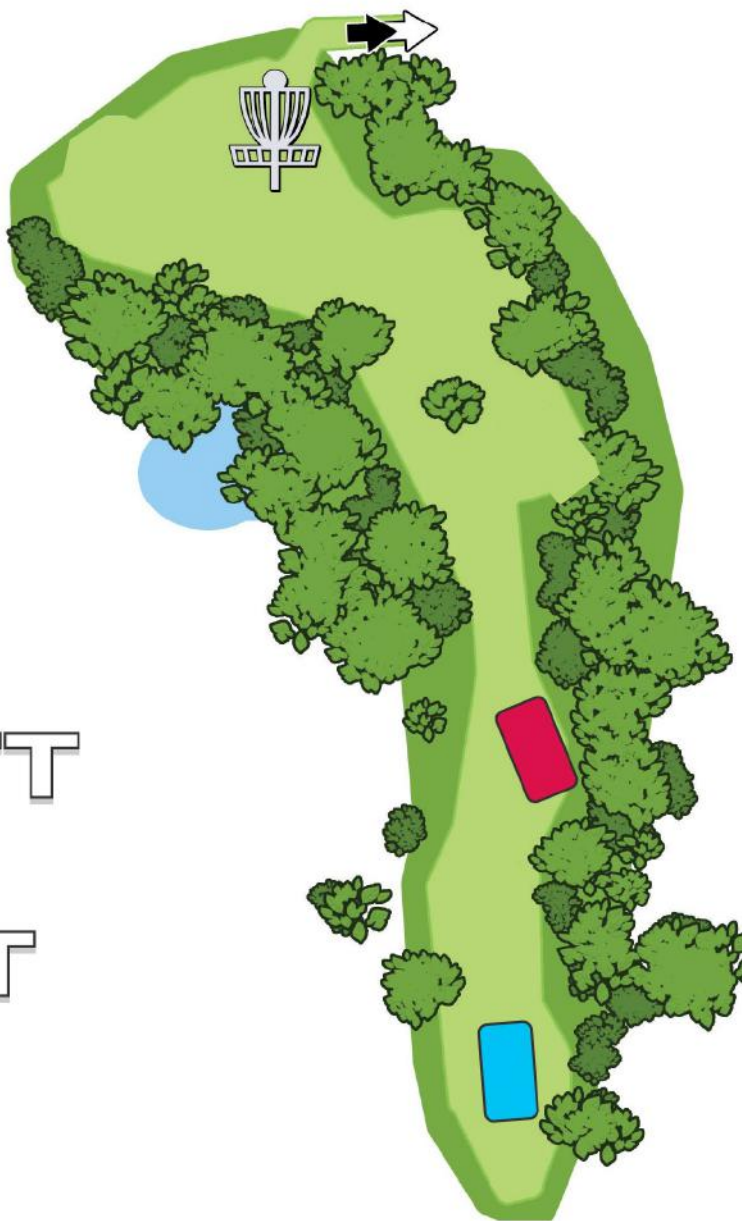

INDEPENDENCE LAKE DISC GOLF COURSE

WARM-UP
AREA:
EAST COURSE

INDEPENDENCE LAKE DISC GOLF COURSE

PAR 3

SHORTS

318FT

LONGS

394FT

INDEPENDENCE LAKE DISC GOLF COURSE

PAR 3

SHORTS

240FT

LONGS

351FT

INDEPENDENCE LAKE DISC GOLF COURSE

PAR 5

SHORTS

525 FT

LONGS

789 FT

INDEPENDENCE LAKE DISC GOLF COURSE

4

OUT OF BOUNDS

D.Z.

DROP ZONE
114 FEET

SHORTS - PAR 3

279 FT

LONGS - PAR 4

484 FT

Surrounded by water
is OB. Optional DZ
may be used for shots
that go OB.

INDEPENDENCE LAKE DISC GOLF COURSE

PAR 3