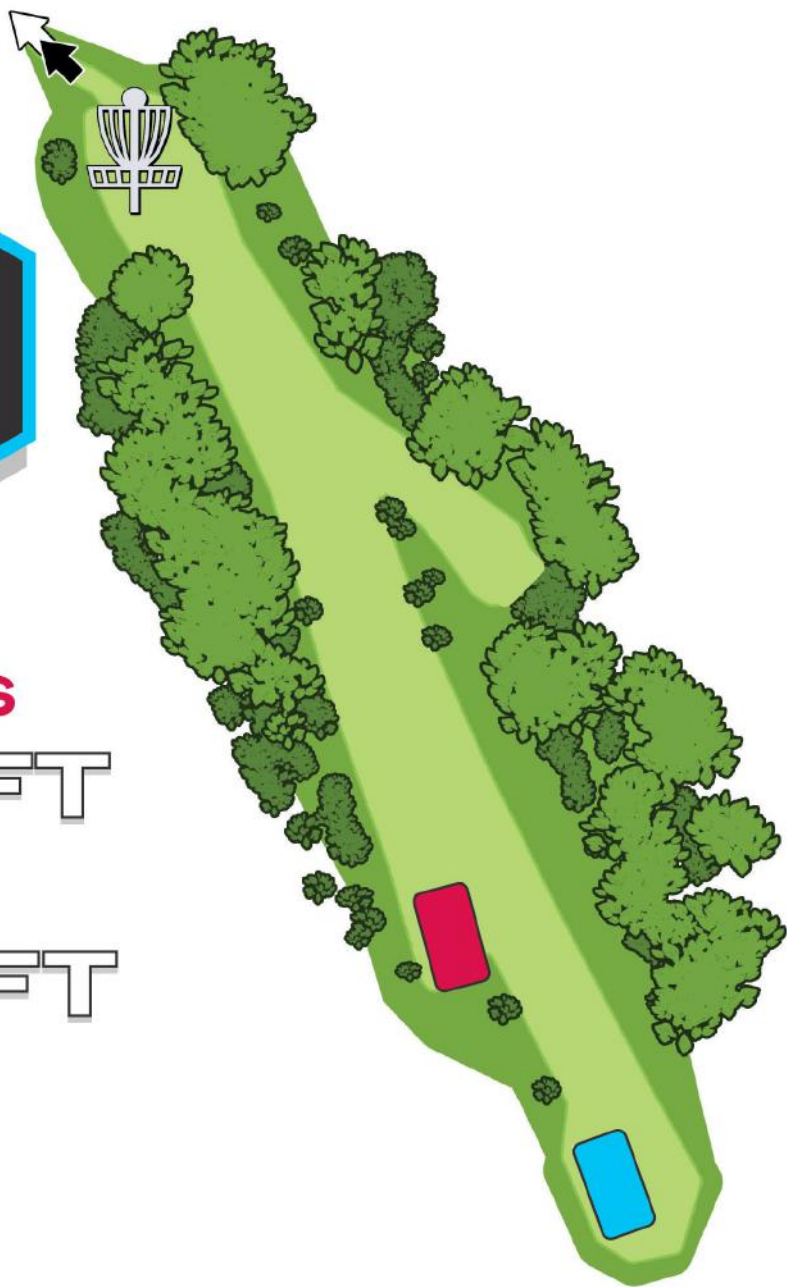

**Surrounded by water
is OB.**

INDEPENDENCE LAKE DISC GOLF COURSE

8

PAR 3

SHORTS

284FT

LONGS

344FT

INDEPENDENCE LAKE DISC GOLF COURSE

PAR 3

SHORTS

276FT

LONGS

379FT

INDEPENDENCE LAKE DISC GOLF COURSE

10

PAR 3

SHORTS

302FT

LONGS

377FT

INDEPENDENCE LAKE DISC GOLF COURSE

PAR 3

SHORTS

257FT

LONGS

359FT

**Surrounded by water
is OB.**

INDEPENDENCE LAKE DISC GOLF COURSE

12

PAR 3

SHORTS