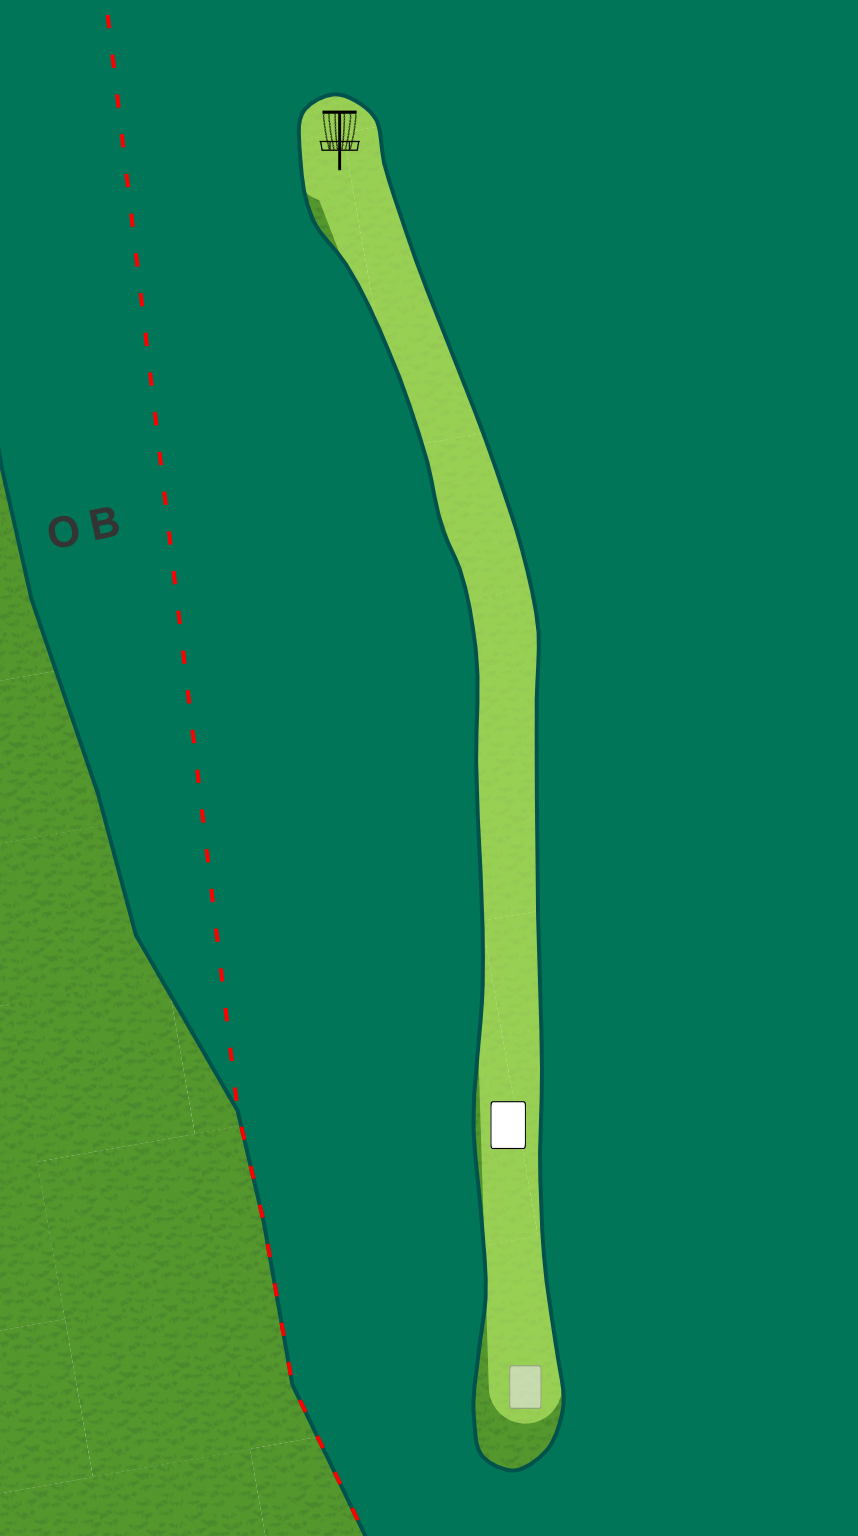

Discs coming to rest beyond the fence are OB.

BLACK LOCUST
GREEN - SHORTS

8

Par 3
275 ft

Discs coming to rest beyond the fence are OB.

BLACK LOCUST
GREEN - SHORTS

9

Par 3
300 ft