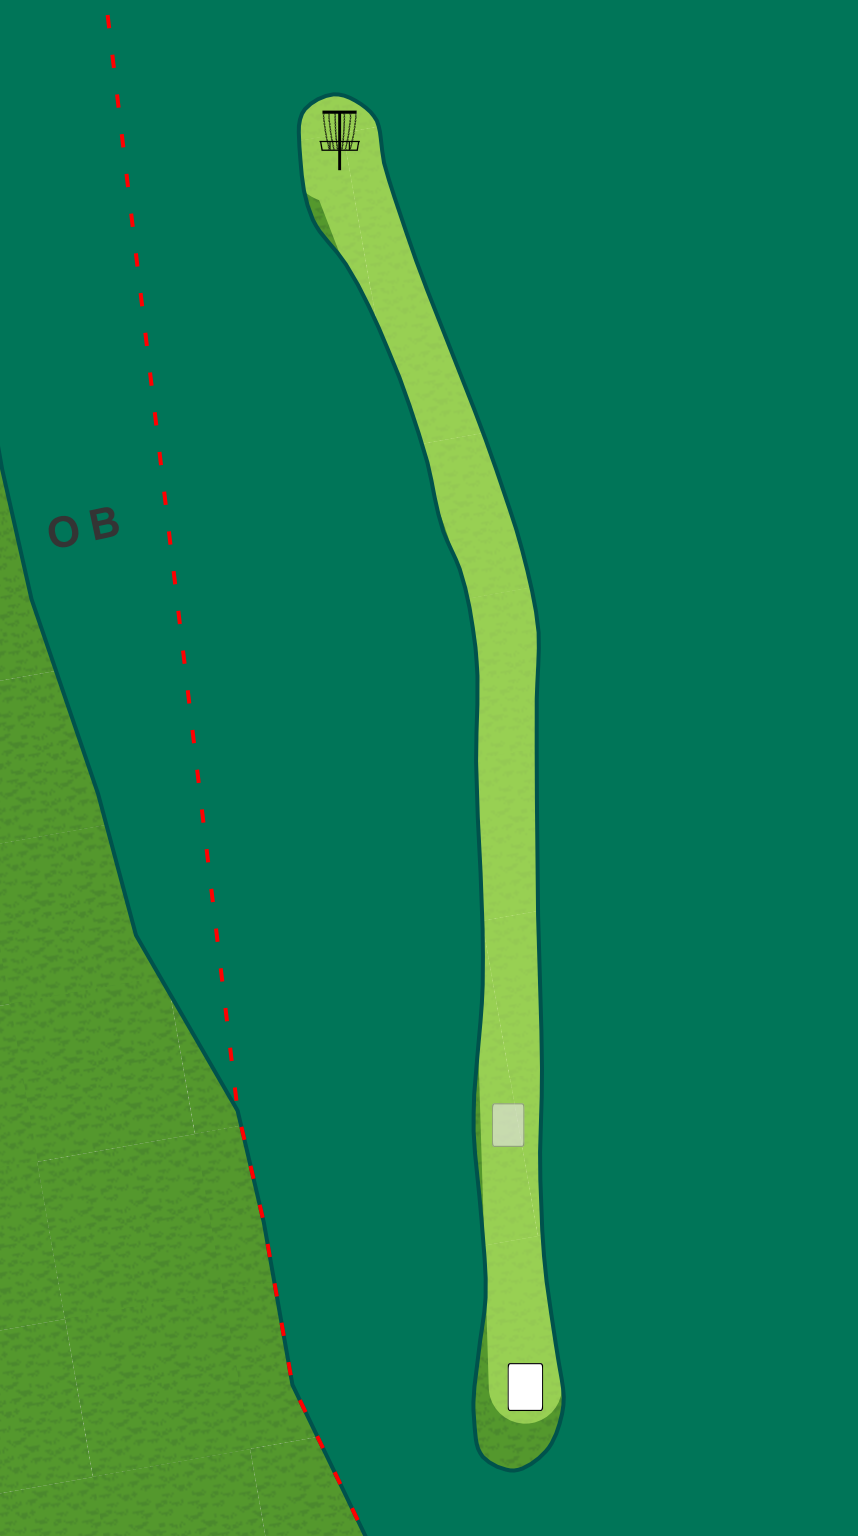

Discs coming to rest beyond the fence are OB.

BLACK LOCUST
GREEN - LONGS

8

Par 3
342 ft

Discs coming to rest beyond the fence are OB.

BLACK LOCUST
GREEN - LONGS

9

Par 3
300 ft