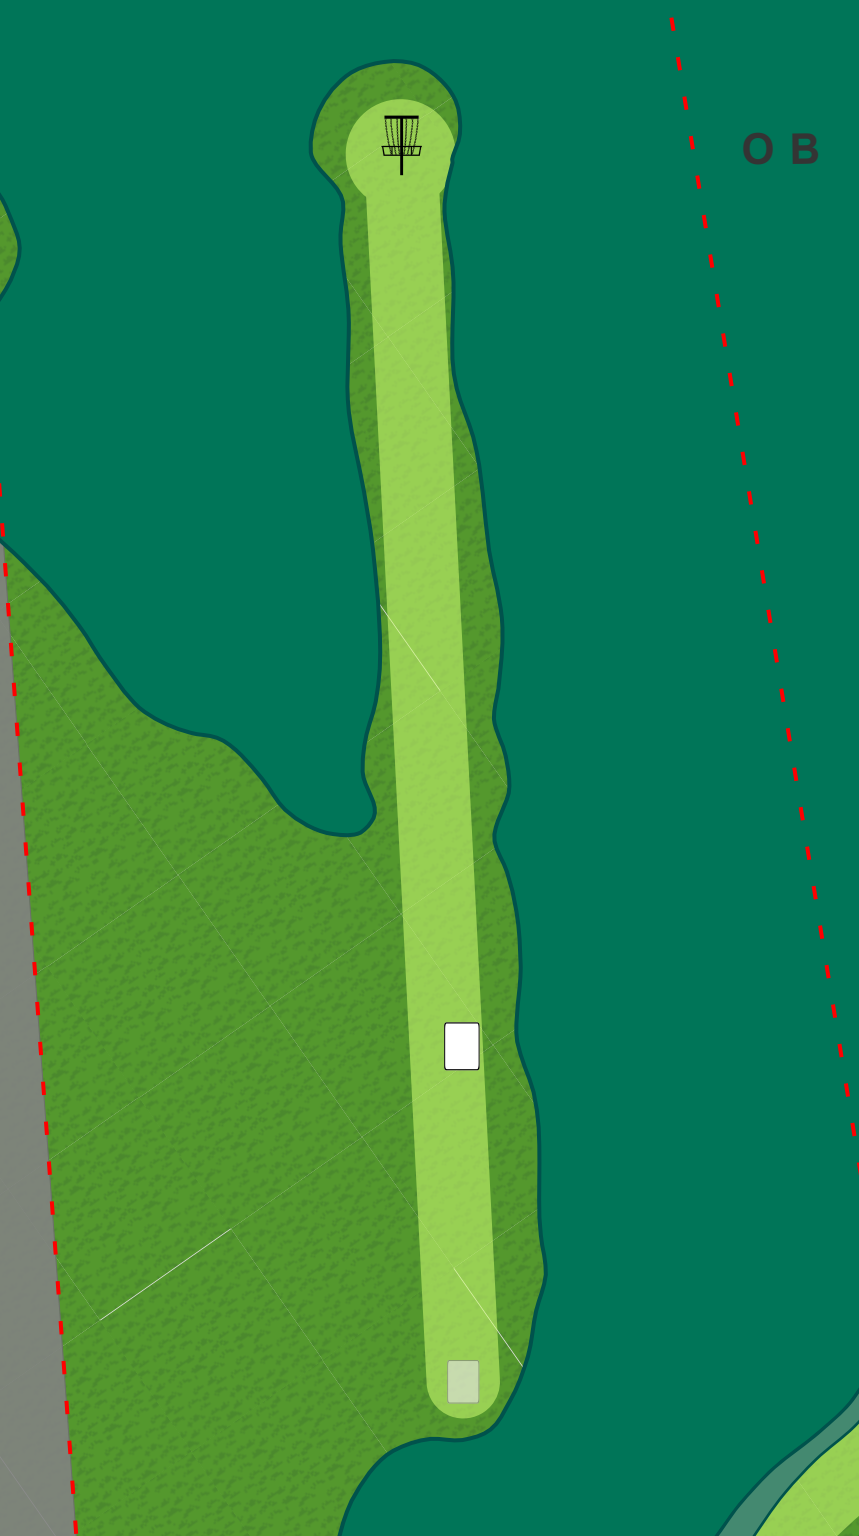

Hudson Mills Metropark Monster Disc Golf Course

Hudson Mills Monster

1

Par 3 241 ft

On or over
parking lot to
the left is OB.
Over painted
line and/or
surrounded by
water on the
right is OB.

**Hudson
Mills
Monster**

2

**Par 3
200 ft**

On or over road
to the left is OB.
Surrounded by
water on the
right is OB.

**Hudson
Mills
Monster**

3

**Par 3
220 ft**

**Hudson
Mills
Monster**

4

**Par 3
250 ft**

**Hudson
Mills
Monster**

5

**Par 3
175 ft**

**Hudson
Mills
Monster**

6

**Par 3
170 ft**

**Hudson
Mills
Monster**

**Hudson
Mills
Monster**

10

**Par 3
290 ft**

On or over
pavement to the
left is OB.

**Hudson
Mills
Monster**

11

**Par 3
295 ft**

**Hudson
Mills
Monster**