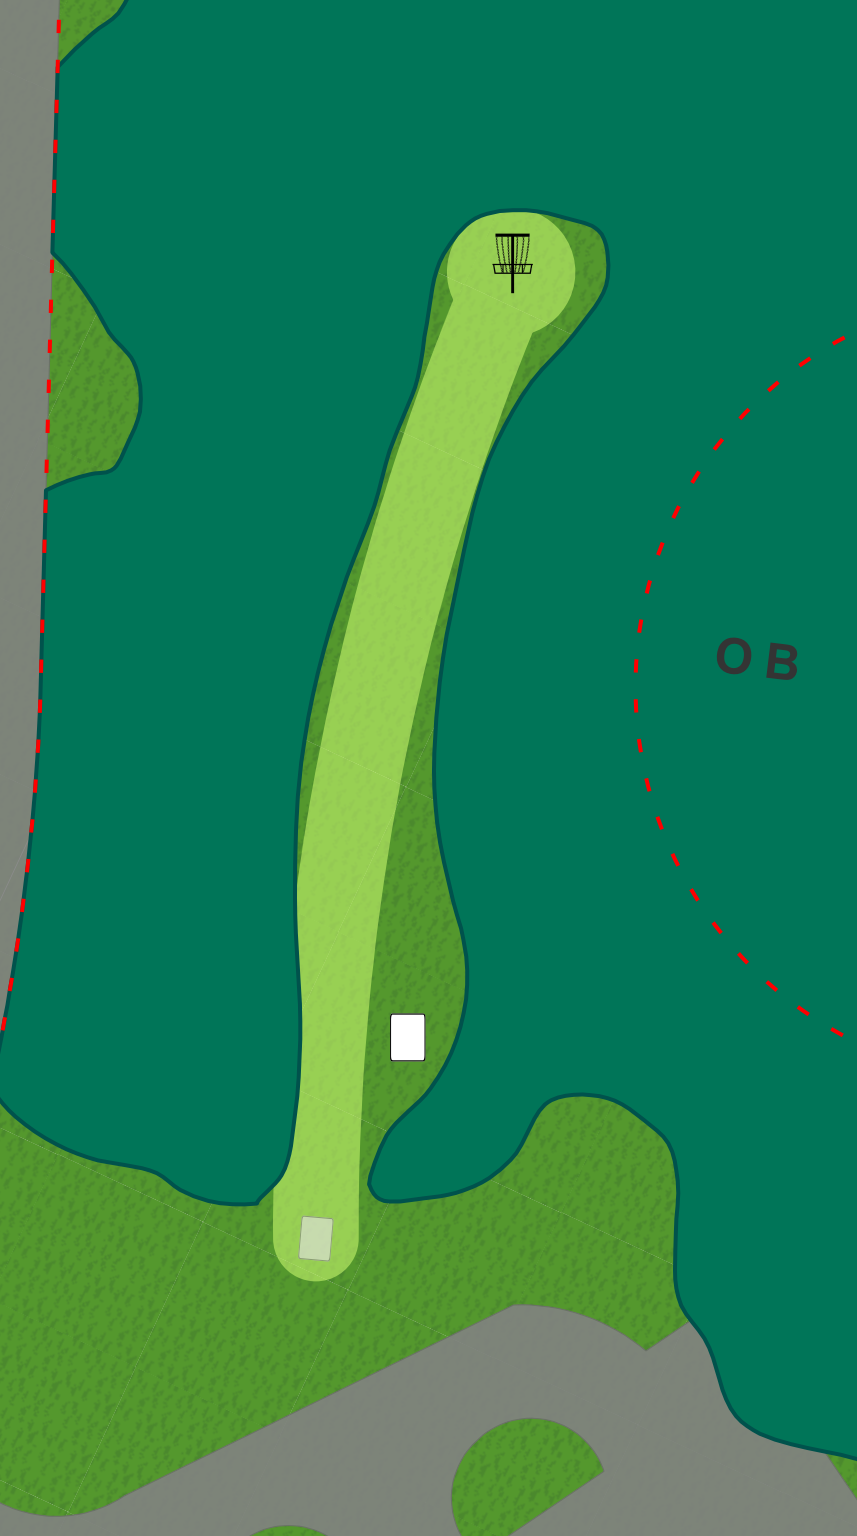

Hudson Mills Metropark Monster Disc Golf Course

Hudson Mills Monster

1

Par 3 241 ft

On or over
parking lot to
the left is OB.
Over painted
line and/or
surrounded by
water on the
right is OB.

**Hudson
Mills
Monster**

2

**Par 3
200 ft**

On or over road
to the left is OB.
Surrounded by
water on the
right is OB.

**Hudson
Mills
Monster**

3

**Par 3
220 ft**

**Hudson
Mills
Monster**

4

**Par 3
250 ft**

**Hudson
Mills
Monster**

5

**Par 3
175 ft**

**Hudson
Mills
Monster**

6

**Par 3
170 ft**

**Hudson
Mills
Monster**

**Hudson
Mills
Monster**

10

**Par 3
290 ft**

On or over
pavement to the
left is OB.

**Hudson
Mills
Monster**

11

**Par 3
295 ft**

**Hudson
Mills
Monster**