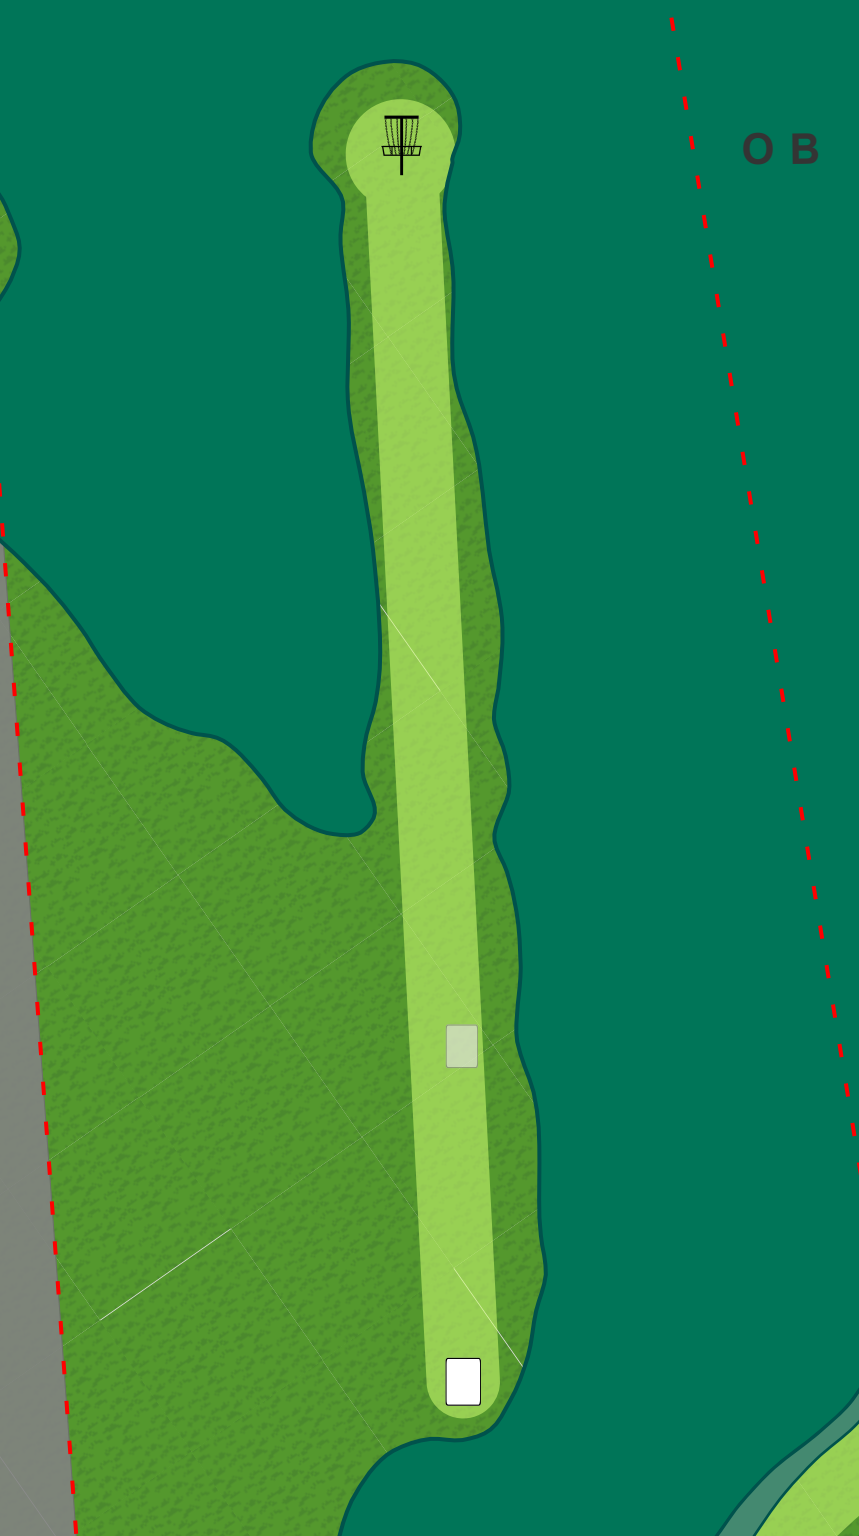

Hudson Mills Metropark Monster Disc Golf Course

**Hudson
Mills
Monster**

1

**Par 3
335 ft**

On or over
parking lot to
the left is OB.
Over painted
line and/or
surrounded by
water on the
right is OB.

**Hudson
Mills
Monster**

2

**Par 3
250 ft**

On or over road
to the left is OB.
Surrounded by
water on the
right is OB.

**Hudson
Mills
Monster**

3

**Par 3
300 ft**

**Hudson
Mills
Monster**

4

**Par 3
290 ft**

**Hudson
Mills
Monster**

5

**Par 3
230 ft**

**Hudson
Mills
Monster**

6

**Par 3
190 ft**

**Hudson
Mills
Monster**

**Hudson
Mills
Monster**

10

**Par 3
355 ft**

On or over
pavement to the
left is OB.

**Hudson
Mills
Monster**

11

**Par 3
380 ft**

**Hudson
Mills
Monster**