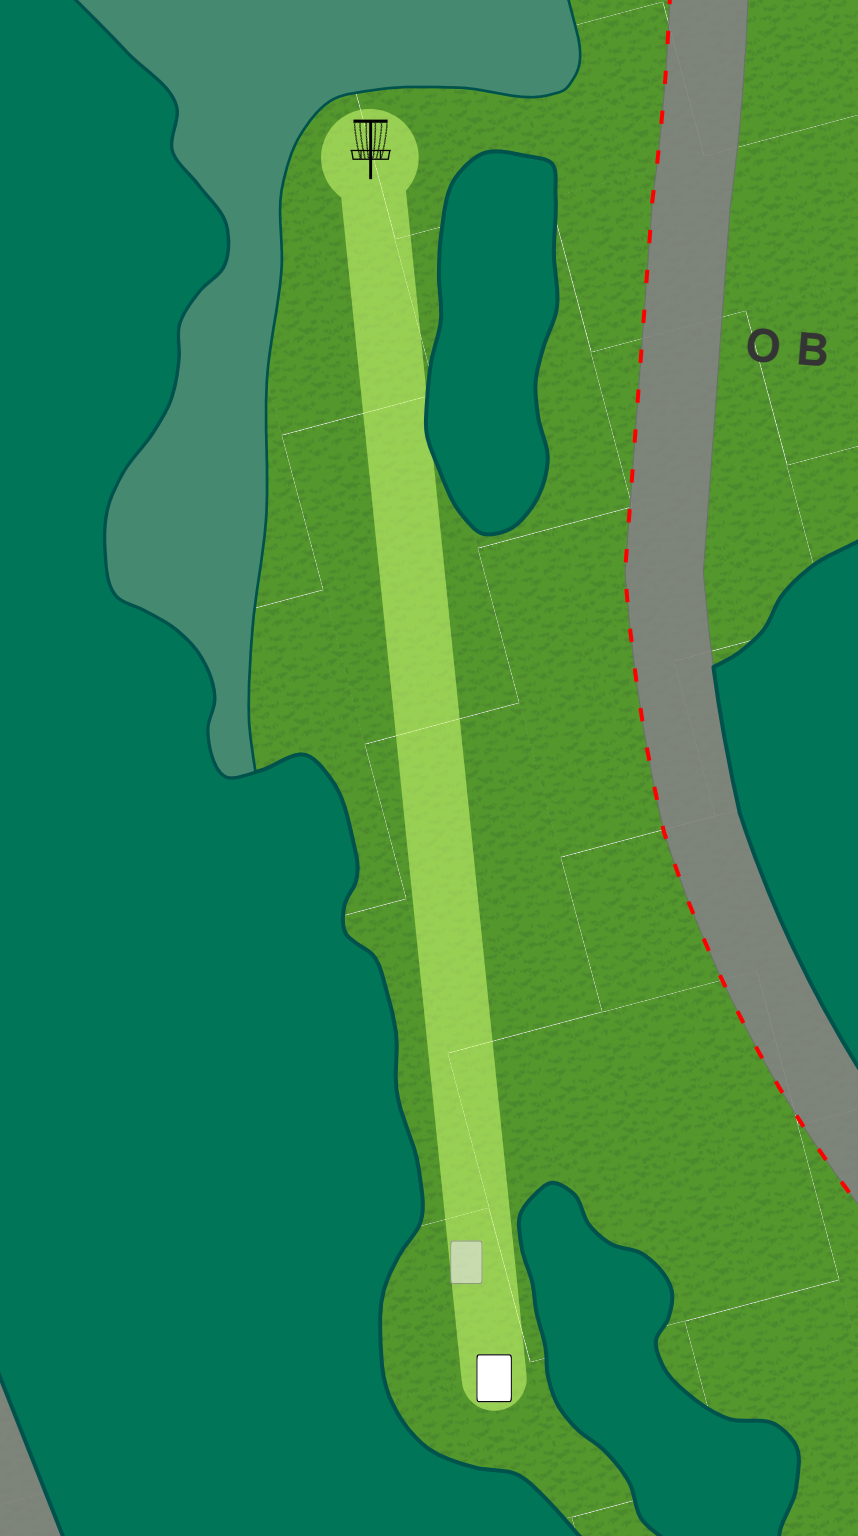

**Hudson
Mills
Monster**

10

**Par 3
355 ft**

On or over
pavement to the
left is OB.

**Hudson
Mills
Monster**

11

**Par 3
380 ft**

**Hudson
Mills
Monster**

12

**Par 3
350 ft**

**Hudson
Mills
Monster**

13

**Par 3
260 ft**

**Hudson
Mills
Monster**

14

**Par 5
1038 ft**

On or over road
to the right is
OB.

**Hudson
Mills
Monster**

15

**Par 3
270 ft**

On or over road
to the right is
OB.

**Hudson
Mills
Monster**

16

**Par 3
390 ft**

On or over road
to the right is
OB.

**Hudson
Mills
Monster**

17

**Par 3
265 ft**

**Hudson
Mills
Monster**

18

**Par 4
400 ft**

Creek/pond within painted line area is OB. On or over pavement to the left is OB. On or over parking lot to the right is OB.