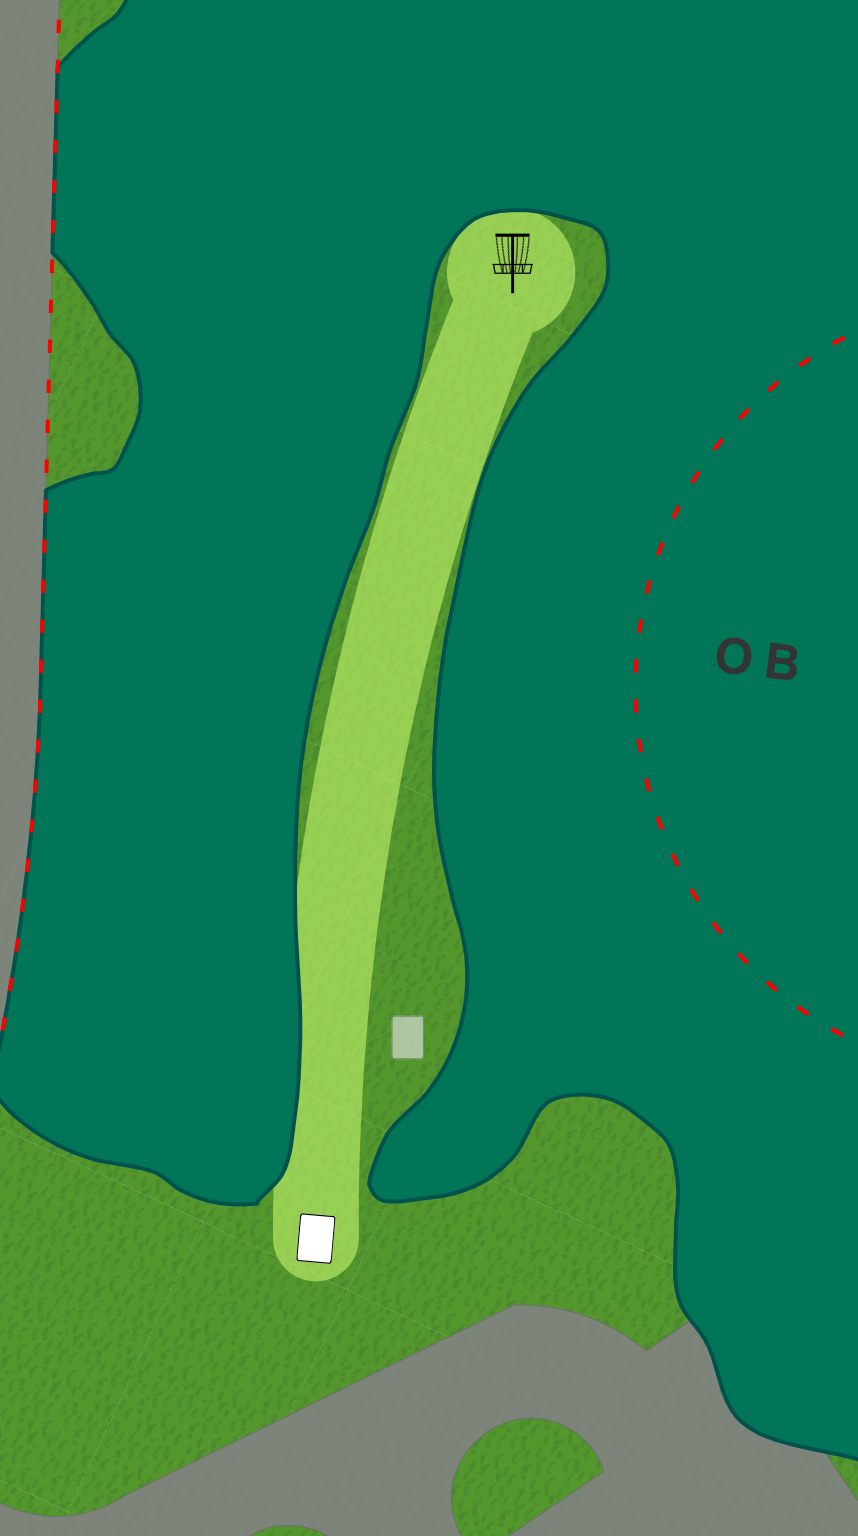

Hudson Mills Metropark Monster Disc Golf Course

**Hudson
Mills
Monster**

1

**Par 3
335 ft**

On or over
parking lot to
the left is OB.
Over painted
line and/or
surrounded by
water on the
right is OB.

**Hudson
Mills
Monster**

2

**Par 3
250 ft**

On or over road
to the left is OB.
Surrounded by
water on the
right is OB.

**Hudson
Mills
Monster**

3

**Par 3
300 ft**

**Hudson
Mills
Monster**

4

**Par 3
290 ft**

**Hudson
Mills
Monster**

5

**Par 3
230 ft**

**Hudson
Mills
Monster**

6

**Par 3
190 ft**

**Hudson
Mills
Monster**

**Hudson
Mills
Monster**

10

**Par 3
355 ft**

On or over
pavement to the
left is OB.

**Hudson
Mills
Monster**

11

**Par 3
380 ft**

**Hudson
Mills
Monster**